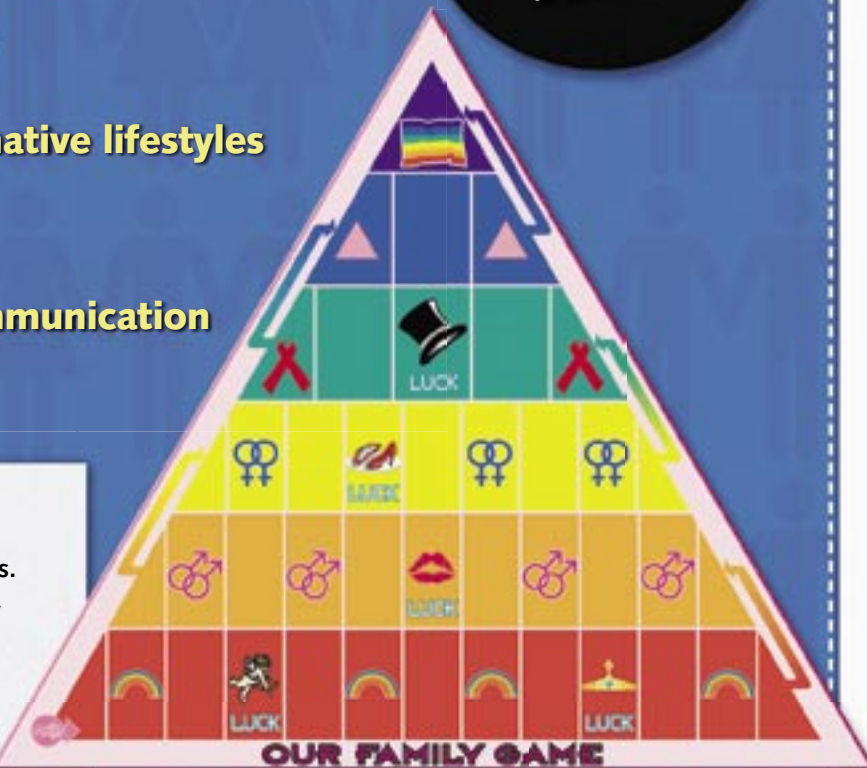

# OUR FAMILY GAME:

- Fun, fast-paced, and easy to play
- Tests your knowledge of business, history, politics, art, and entertainment
- Informative and educational
- Promotes tolerance of alternative lifestyles
- Thought provoking
- Stimulates dialogue and communication
- Appropriate for all adults

**100%**  
of people surveyed said:  
They found the game easy  
to play and educational and  
would recommend the game  
to their friends

OUR FAMILY GAME has been tested nationally using controlled, fair, survey methods. The participant pool was comprised of a broad, balanced, cross-section of the general public. A wide range of ages, professions, geographic locations, and income levels were represented.

## FEEDBACK FROM OUR PARTICIPANTS:

*"The game was sufficiently challenging. I liked the concept and presentation."*

*"The game is very enlightening."*

*"LOVED IT!! I will definitely BUY!"*

*"Great fun. Concept excellent. Great topics for conversation—educational."*